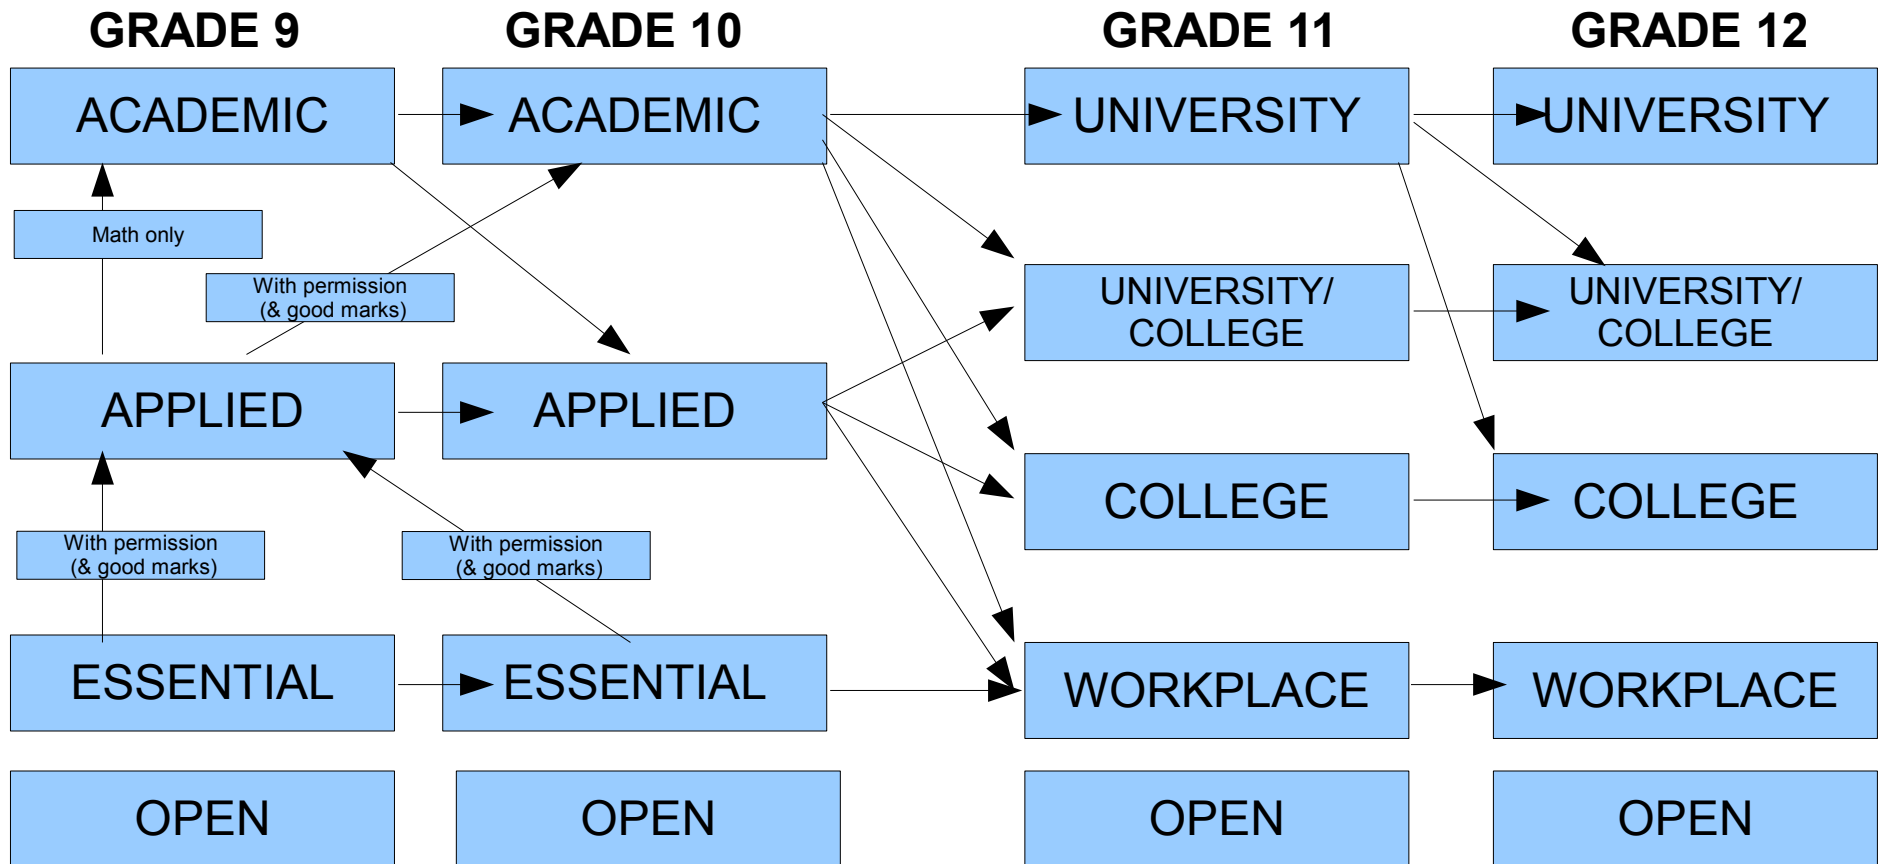

THE HIGH SCHOOL JOURNEY – COURSE TYPES

COURSE CODES

ENG1D1 - "D" for Academic
ENG1P1 - "P" for Applied
ENG1L1 - "L" for Essential
AVI1O1 - "O" for Open

ENG3U1 - "U" for University
ENG3C1 - "C" for College
CHW3M1 - "M" for Mixed (University/College)
ENG3E1 - "E" for Workplace
PAD3O1 - "O" for Open